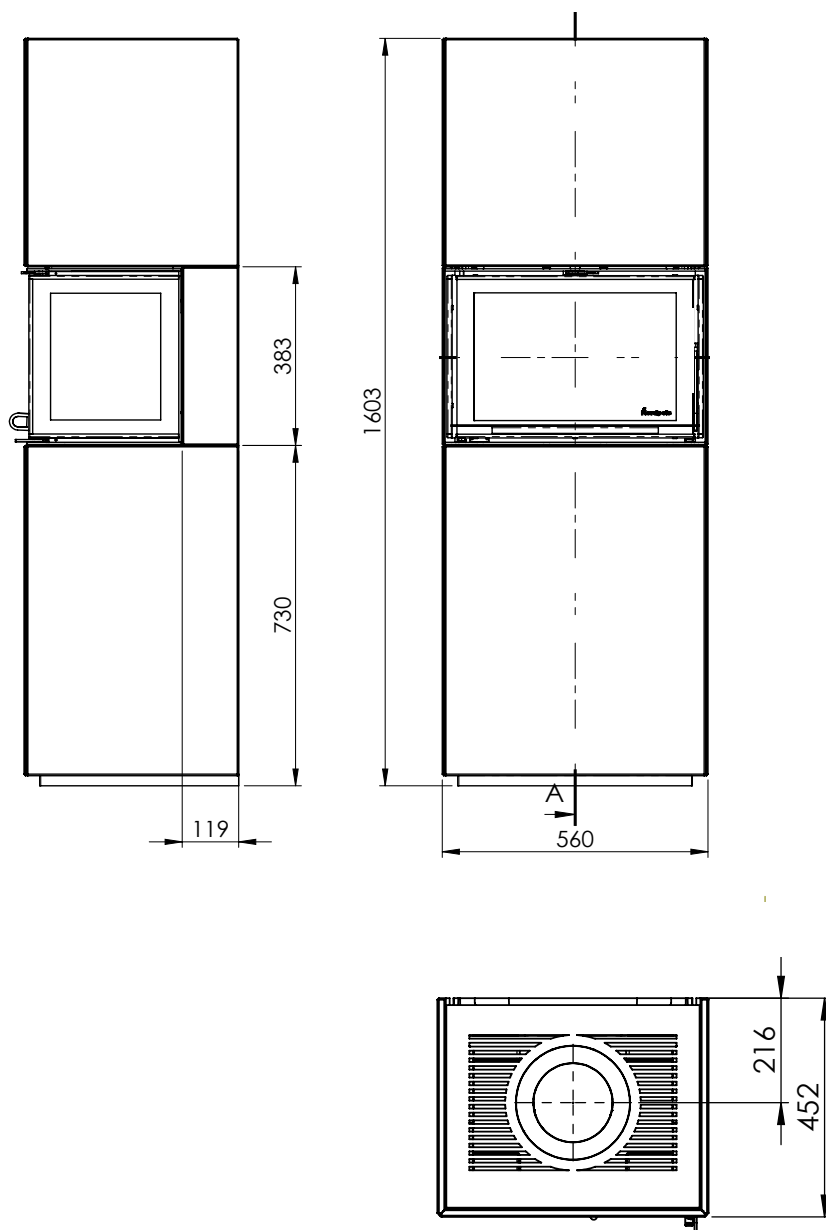

Measurements

CANNES II

 Nordpeis

CANNES II= MM

Measurements

CANNES II

 Nordpeis

CANNES II =AIR/ MM/CHIMNEY

Cannes II / N-20U = AIR mm