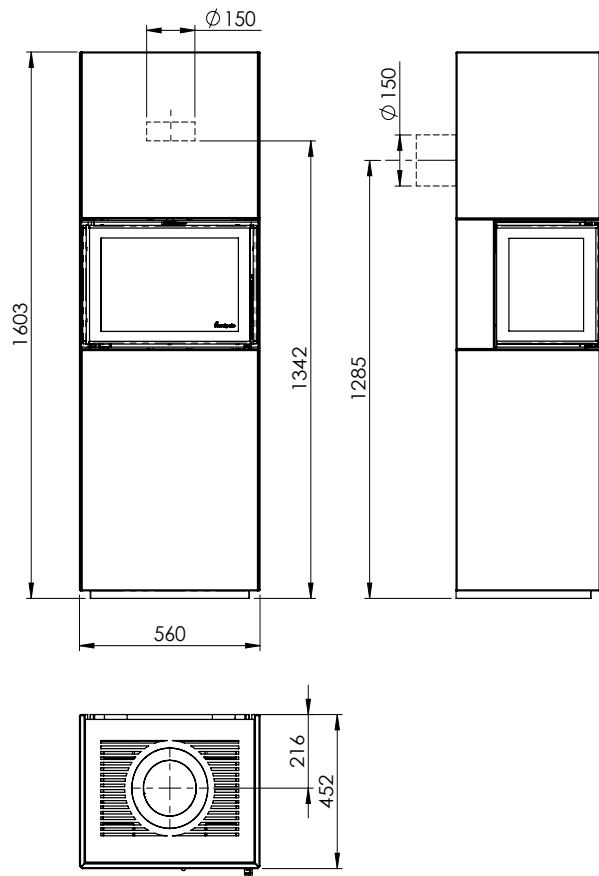

Measurements

CANNES II

 Nordpeis

CANNES II= MM

Measurements

CANNES II

 Nordpeis

CANNES II =AIR/ MM/CHIMNEY

Cannes II / N-20U = AIR mm