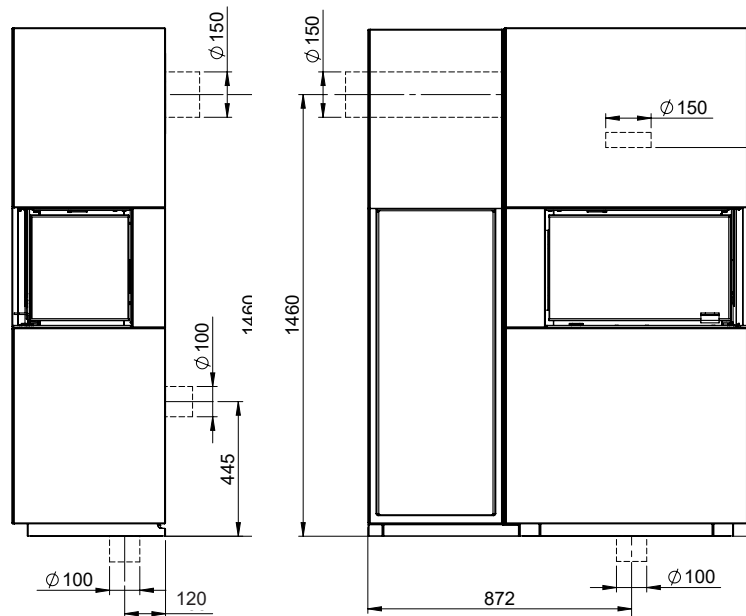

Wood Shelf for Monaco A

Art.no: FP-MON03-500
Last updated: 10.12.2021

FIG 1

Monaco A Low Base / Q-34 AR + Wood Shelf = mm

FIG 1 a

Monaco A Low Base / Q-34 AR + Wood Shelf = Chimney / AIR mm

FIG 1 b

Monaco A Low Base / Q-34 AL + Wood Shelf = mm

FIG 1 c

Monaco A Low Base / Q-34 AL + Wood Shelf = Chimney / AIR mm

FIG 1 d

Monaco A High Base / Q-34 AR + Wood Shelf = mm

FIG 1 e

Monaco A High Base / Q-34 AR + Wood Shelf = Chimney / AIR mm

FIG 1 f

Monaco A High Base / Q-34 AL + Wood Shelf = mm

FIG 1 g

Monaco A High Base / Q-34 AL + Wood Shelf = Chimney / AIR mm

Monaco A Low Base_Q-34 AR + Wood Shelf - Assembling

Monaco A High Base_Q-34 AR + Wood Shelf - Assembling

FIG 2

Monaco A Low / High Base_Q-34 AR - Wood Shelf