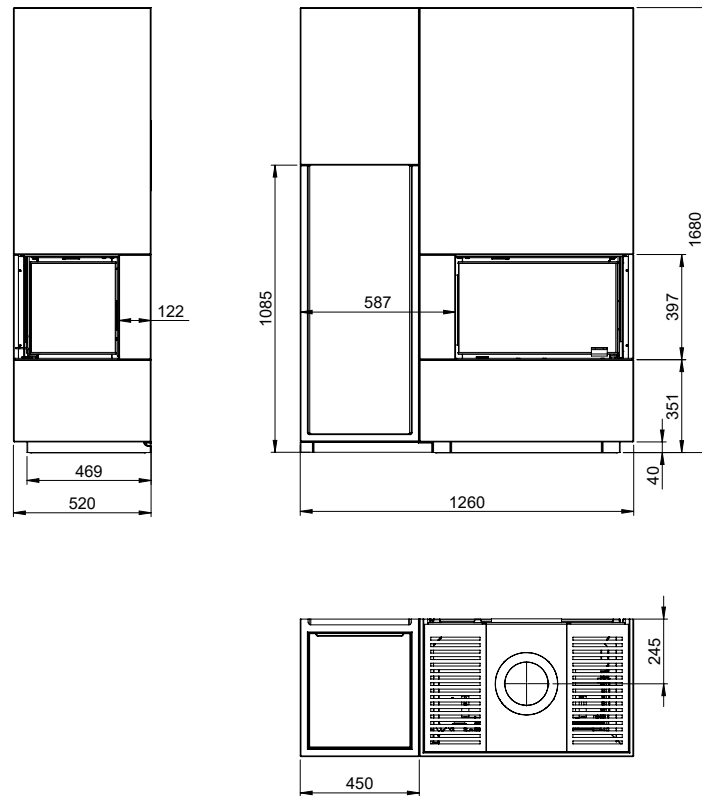

Wood Shelf for Monaco A

Art.no: FP-MON03-500
Last updated: 10.12.2021

FIG 1

Monaco A Low Base / Q-34 AR + Wood Shelf = mm

FIG 1 a

Monaco A Low Base / Q-34 AR + Wood Shelf = Chimney / AIR mm

FIG 1 b

Monaco A Low Base / Q-34 AL + Wood Shelf = mm

FIG 1 c

Monaco A Low Base / Q-34 AL + Wood Shelf = Chimney / AIR mm

FIG 1 d

Monaco A High Base / Q-34 AR + Wood Shelf = mm

FIG 1 e

Monaco A High Base / Q-34 AR + Wood Shelf = Chimney / AIR mm

FIG 1 f

Monaco A High Base / Q-34 AL + Wood Shelf = mm