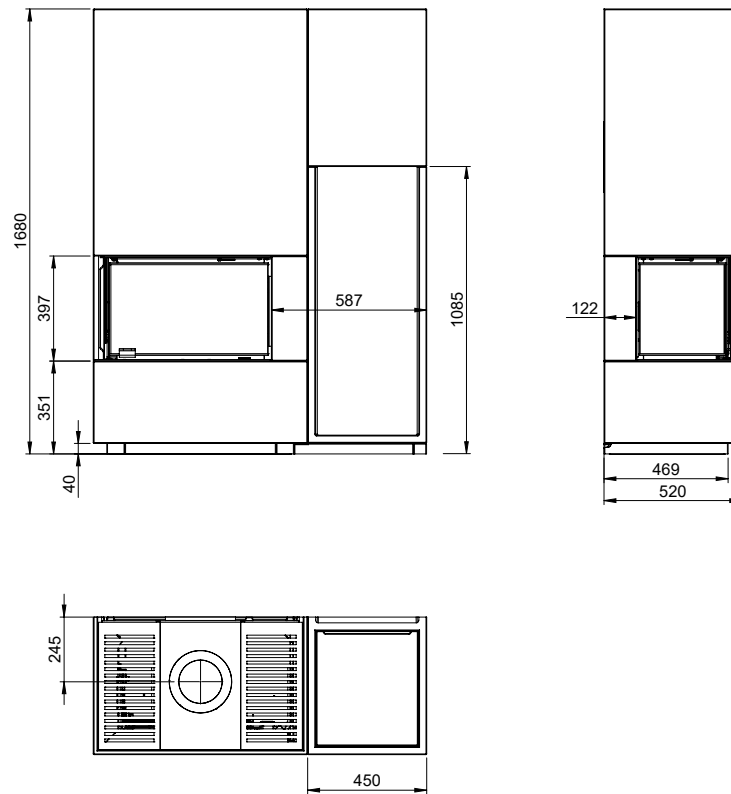

Wood Shelf for Monaco A

Art.no: FP-MON03-500
Last updated: 10.12.2021

FIG 1

Monaco A Low Base / Q-34 AR + Wood Shelf = mm

FIG 1 a

Monaco A Low Base / Q-34 AR + Wood Shelf = Chimney / AIR mm

FIG 1 b

Monaco A Low Base / Q-34 AL + Wood Shelf = mm

FIG 1 c

Monaco A Low Base / Q-34 AL + Wood Shelf = Chimney / AIR mm

FIG 1 d

Monaco A High Base / Q-34 AR + Wood Shelf = mm

FIG 1 e

Monaco A High Base / Q-34 AR + Wood Shelf = Chimney / AIR mm

FIG 1 f

Monaco A High Base / Q-34 AL + Wood Shelf = mm