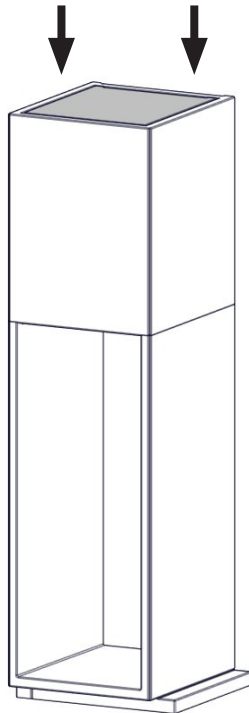

FIG 1 c

Monaco A Low Base / Q-34 AL + Wood Shelf = Chimney / AIR mm

FIG 1 d

Monaco A High Base / Q-34 AR + Wood Shelf = mm

FIG 1 e

Monaco A High Base / Q-34 AR + Wood Shelf = Chimney / AIR mm

FIG 1 f

Monaco A High Base / Q-34 AL + Wood Shelf = mm

FIG 1 g

Monaco A High Base / Q-34 AL + Wood Shelf = Chimney / AIR mm

Monaco A Low Base_Q-34 AR + Wood Shelf - Assembling

Monaco A High Base_Q-34 AR + Wood Shelf - Assembling

FIG 2

Monaco A Low / High Base_Q-34 AR - Wood Shelf

FIG 3

Monaco A Low / High Base_Q-34 AR - Wood Shelf

FIG 4

Monaco A Low / High Base_Q-34 AR - Wood Shelf

CO-MON01-230

FIG 5

Monaco A Low / High Base_Q-34 AR - Wood Shelf

CO-MON01-240

Monaco A Low Base_Q-34 AR

➔ **FIG 3 - FIG 22**

Monaco A High Base_Q-34 AR

➔ **FIG 3 - FIG 21**

A Monaco A Low Base_Q-34 AR + Wood Shelf - Assembling

B Monaco A High Base_Q-34 AR + Wood Shelf - Assembling

FIG 6