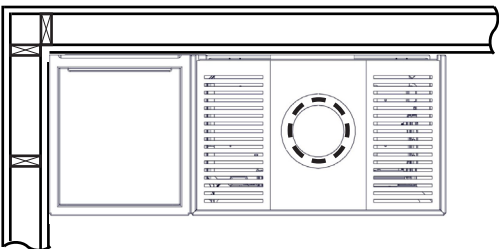

FIG 1 g

Monaco A High Base / Q-34 AL + Wood Shelf = Chimney / AIR mm

Monaco A Low Base_Q-34 AR + Wood Shelf - Assembling

Monaco A High Base_Q-34 AR + Wood Shelf - Assembling

FIG 2

Monaco A Low / High Base_Q-34 AR - Wood Shelf