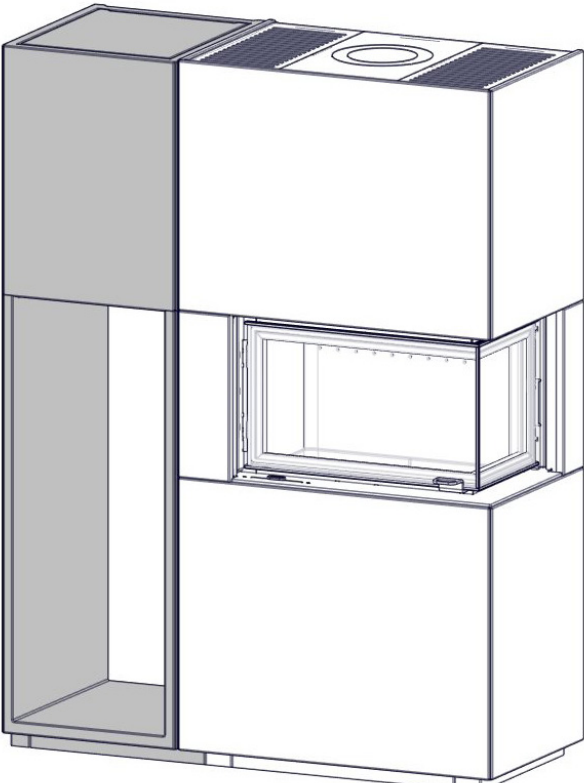

FIG 1 c

Monaco A Low Base / Q-34 AL + Wood Shelf = Chimney / AIR mm

FIG 1 d

Monaco A High Base / Q-34 AR + Wood Shelf = mm

FIG 1 e

Monaco A High Base / Q-34 AR + Wood Shelf = Chimney / AIR mm

FIG 1 f

Monaco A High Base / Q-34 AL + Wood Shelf = mm

FIG 1 g

Monaco A High Base / Q-34 AL + Wood Shelf = Chimney / AIR mm

Monaco A Low Base_Q-34 AR + Wood Shelf - Assembling

Monaco A High Base_Q-34 AR + Wood Shelf - Assembling

FIG 2

Monaco A Low / High Base_Q-34 AR - Wood Shelf