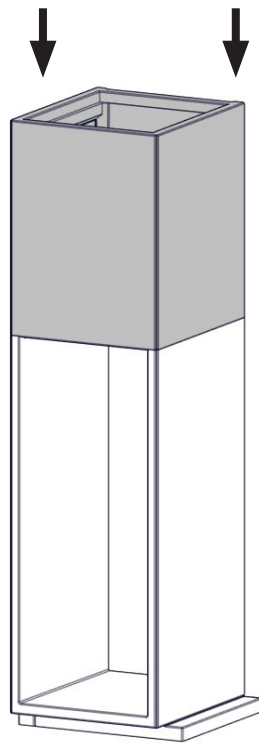

FIG 1 c

Monaco A Low Base / Q-34 AL + Wood Shelf = Chimney / AIR mm

FIG 1 d

Monaco A High Base / Q-34 AR + Wood Shelf = mm

FIG 1 e

Monaco A High Base / Q-34 AR + Wood Shelf = Chimney / AIR mm

FIG 1 f

Monaco A High Base / Q-34 AL + Wood Shelf = mm

FIG 1 g

Monaco A High Base / Q-34 AL + Wood Shelf = Chimney / AIR mm

Monaco A Low Base_Q-34 AR + Wood Shelf - Assembling

Monaco A High Base_Q-34 AR + Wood Shelf - Assembling

FIG 2

Monaco A Low / High Base_Q-34 AR - Wood Shelf

FIG 3

Monaco A Low / High Base_Q-34 AR - Wood Shelf

FIG 4

Monaco A Low / High Base_Q-34 AR - Wood Shelf

CO-MON01-230

FIG 5

Monaco A Low / High Base_Q-34 AR - Wood Shelf

CO-MON01-240

Monaco A Low Base_Q-34 AR

➔ **FIG 3 - FIG 22**

Monaco A High Base_Q-34 AR

➔ **FIG 3 - FIG 21**

A Monaco A Low Base_Q-34 AR + Wood Shelf - Assembling

B Monaco A High Base_Q-34 AR + Wood Shelf - Assembling

FIG 6