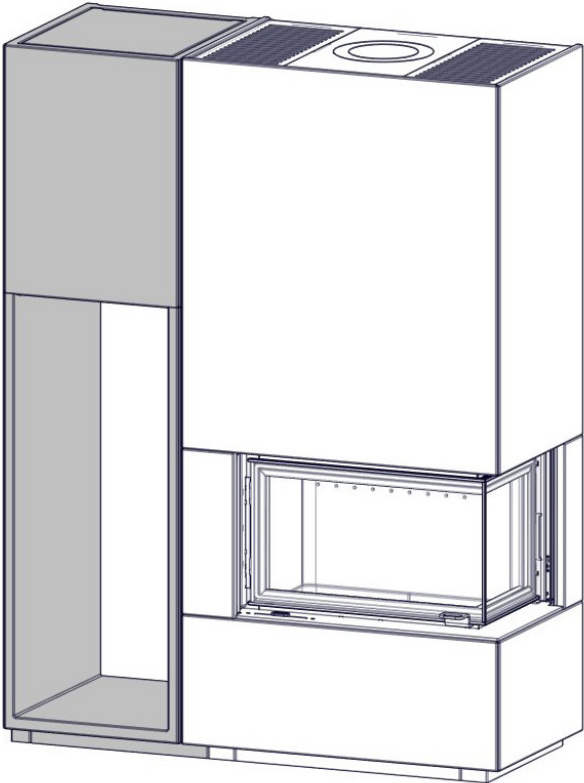

Wood Shelf for Monaco A

Art.no: FP-MON03-500
Last updated: 10.12.2021

FIG 1

Monaco A Low Base / Q-34 AR + Wood Shelf = mm

FIG 1 a

Monaco A Low Base / Q-34 AR + Wood Shelf = Chimney / AIR mm

FIG 1 b

Monaco A Low Base / Q-34 AL + Wood Shelf = mm

FIG 1 c

Monaco A Low Base / Q-34 AL + Wood Shelf = Chimney / AIR mm

FIG 1 d

Monaco A High Base / Q-34 AR + Wood Shelf = mm

FIG 1 e

Monaco A High Base / Q-34 AR + Wood Shelf = Chimney / AIR mm

FIG 1 f

Monaco A High Base / Q-34 AL + Wood Shelf = mm

FIG 1 g

Monaco A High Base / Q-34 AL + Wood Shelf = Chimney / AIR mm

Monaco A Low Base_Q-34 AR + Wood Shelf - Assembling

Monaco A High Base_Q-34 AR + Wood Shelf - Assembling

FIG 2

Monaco A Low / High Base_Q-34 AR - Wood Shelf