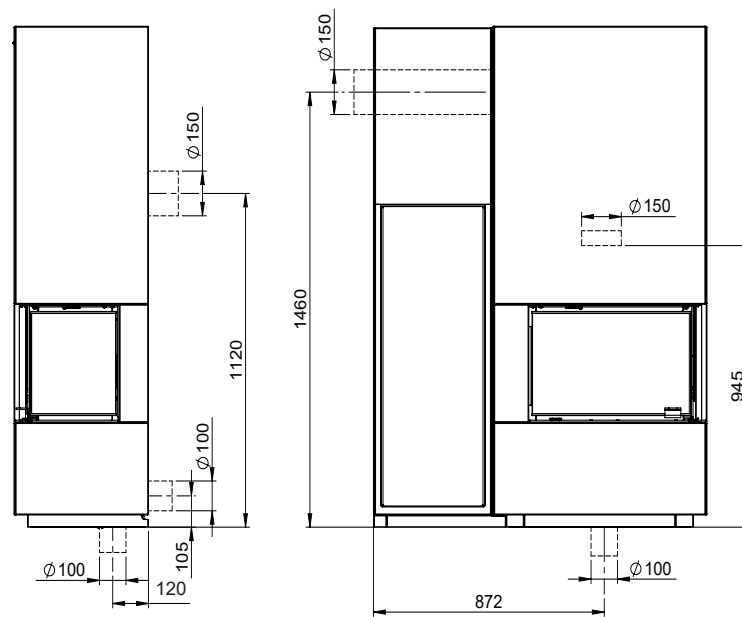

Wood Shelf for Monaco A

Art.no: FP-MON03-500
Last updated: 10.12.2021

FIG 1

Monaco A Low Base / Q-34 AR + Wood Shelf = mm

FIG 1 a

Monaco A Low Base / Q-34 AR + Wood Shelf = Chimney / AIR mm

FIG 1 b

Monaco A Low Base / Q-34 AL + Wood Shelf = mm

FIG 1 c

Monaco A Low Base / Q-34 AL + Wood Shelf = Chimney / AIR mm

FIG 1 d

Monaco A High Base / Q-34 AR + Wood Shelf = mm

FIG 1 e

Monaco A High Base / Q-34 AR + Wood Shelf = Chimney / AIR mm

FIG 1 f

Monaco A High Base / Q-34 AL + Wood Shelf = mm