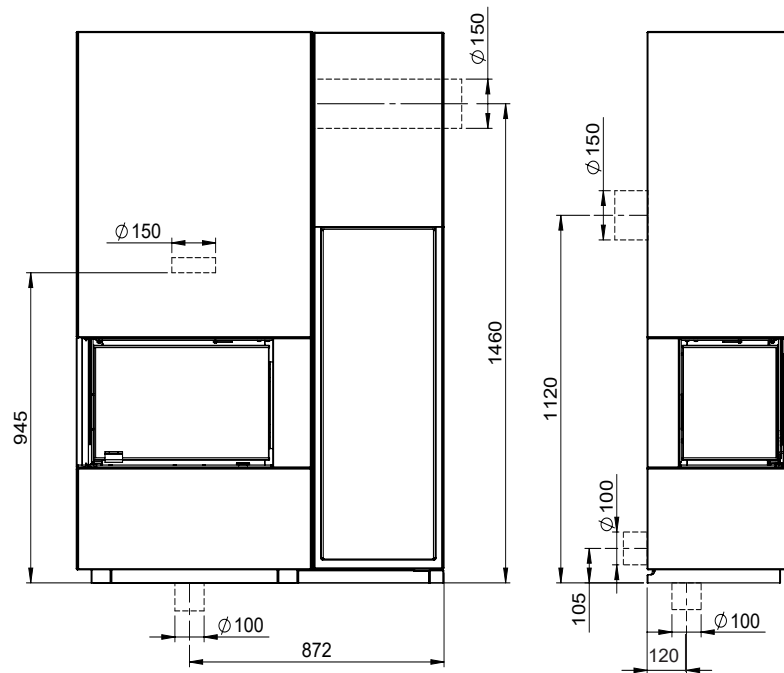

Wood Shelf for Monaco A

Art.no: FP-MON03-500
Last updated: 10.12.2021

FIG 1

Monaco A Low Base / Q-34 AR + Wood Shelf = mm

FIG 1 a

Monaco A Low Base / Q-34 AR + Wood Shelf = Chimney / AIR mm

FIG 1 b

Monaco A Low Base / Q-34 AL + Wood Shelf = mm

FIG 1 c

Monaco A Low Base / Q-34 AL + Wood Shelf = Chimney / AIR mm

FIG 1 d

Monaco A High Base / Q-34 AR + Wood Shelf = mm

FIG 1 e

Monaco A High Base / Q-34 AR + Wood Shelf = Chimney / AIR mm

FIG 1 f

Monaco A High Base / Q-34 AL + Wood Shelf = mm