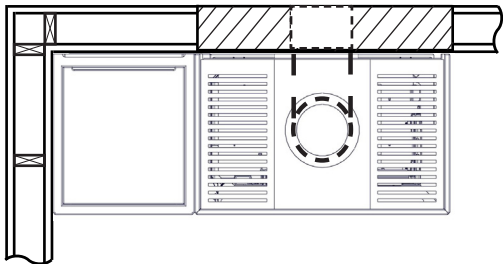

FIG 1 c

Monaco A Low Base / Q-34 AL + Wood Shelf = Chimney / AIR mm

FIG 1 d

Monaco A High Base / Q-34 AR + Wood Shelf = mm

FIG 1 e

Monaco A High Base / Q-34 AR + Wood Shelf = Chimney / AIR mm

FIG 1 f

Monaco A High Base / Q-34 AL + Wood Shelf = mm

FIG 1 g

Monaco A High Base / Q-34 AL + Wood Shelf = Chimney / AIR mm

Monaco A Low Base_Q-34 AR + Wood Shelf - Assembling

Monaco A High Base_Q-34 AR + Wood Shelf - Assembling

FIG 2

Monaco A Low / High Base_Q-34 AR - Wood Shelf