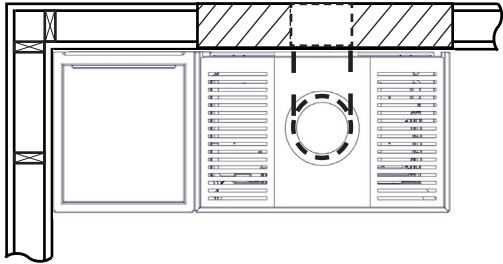

Wood Shelf for Monaco A

Art.no: FP-MON03-500
Last updated: 10.12.2021

FIG 1

Monaco A Low Base / Q-34 AR + Wood Shelf = mm

FIG 1 a

Monaco A Low Base / Q-34 AR + Wood Shelf = Chimney / AIR mm

FIG 1 b

Monaco A Low Base / Q-34 AL + Wood Shelf = mm

FIG 1 c

Monaco A Low Base / Q-34 AL + Wood Shelf = Chimney / AIR mm

FIG 1 d

Monaco A High Base / Q-34 AR + Wood Shelf = mm

FIG 1 e

Monaco A High Base / Q-34 AR + Wood Shelf = Chimney / AIR mm

FIG 1 f

Monaco A High Base / Q-34 AL + Wood Shelf = mm

FIG 1 g

Monaco A High Base / Q-34 AL + Wood Shelf = Chimney / AIR mm

Monaco A Low Base_Q-34 AR + Wood Shelf - Assembling

Monaco A High Base_Q-34 AR + Wood Shelf - Assembling

FIG 2

Monaco A Low / High Base_Q-34 AR - Wood Shelf